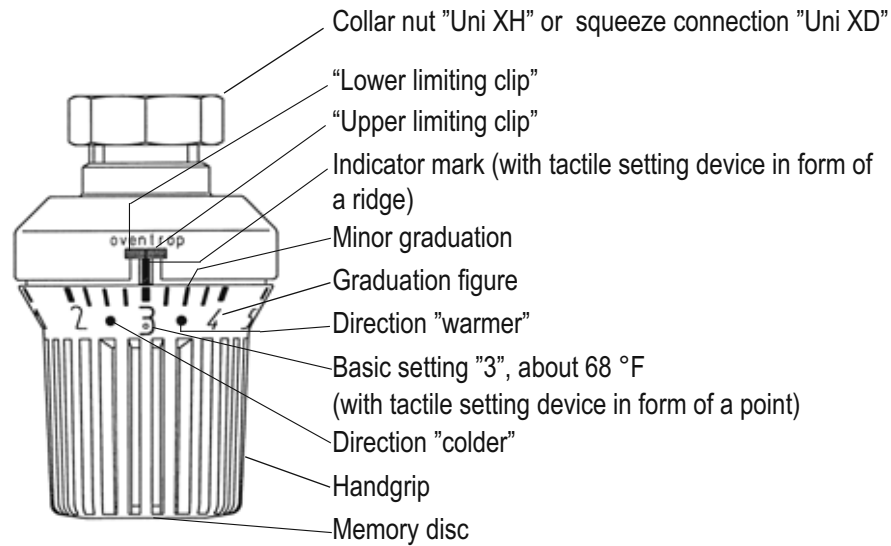

Figures and symbols on the thermostat

Temperature Settings

0 = isolation of the radiator

☼ = Frost protection symbol (in this position the valve opens automatically when room temperature drops below 44 °F.)