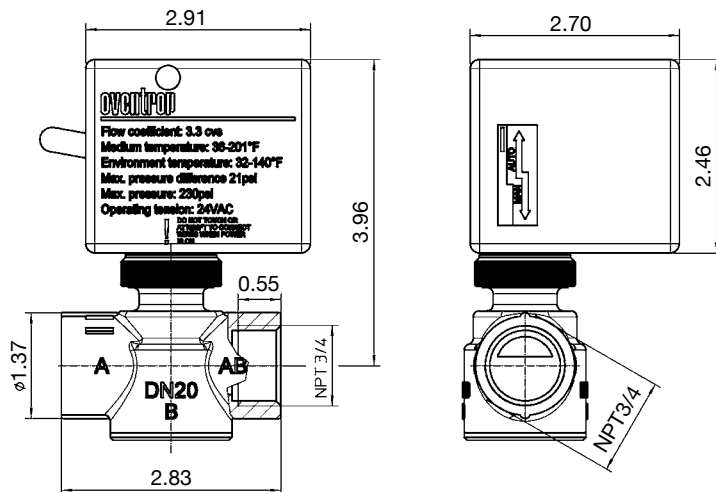

Made
in
Germany

Description:

The Oventrop zone valve has a 2 wire, 24VAC, normally-closed actuator. It operates with temperatures from 32 °F - 201 °F and a maximum pressure of 230 PSI. There is a lever for manual open operation on either thread or sweat, 3/4 inch connections.

Materials:

Body forged brass
Stem stainless steel
Seal NBR
Actuator UL94V-0

Technical Specifications:

Medium:	water
Operating Voltage:	24 VAC/2-wire
Opening time:	11 seconds
Closing time:	5 seconds
Protection:	IP20
Cv value:	3.3

Item:	Item Number:
3/4" Sweat Valve	168 07 52
3/4" F-NPT Valve	168 07 06

Oventrop Corporation

P.O. Box 789

29 Kripes Road

East Granby, CT 06026

Phone (860) 413 9173

Fax (860) 413 9436

Website www.oventrop-us.com