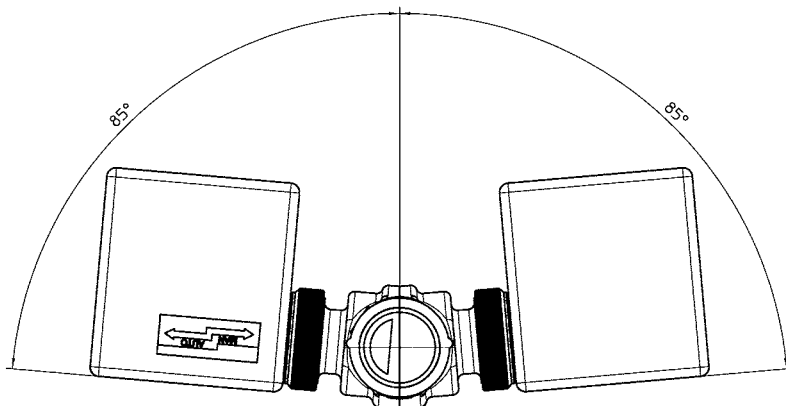

Made
in
Germany

Description:

The Oventrop zone valve has a 2 wire, 24VAC, normally-closed actuator. It operates with temperatures from 32 °F - 201 °F and a maximum pressure of 230 PSI. There is a lever for manual open operation on either thread or sweat, 3/4 inch connections.

Materials:

Body forged brass
Stem stainless steel
Seal NBR
Actuator UL94V-0

Technical Specifications:

Medium:	water
Operating Voltage:	24 VAC/2-wire
Opening time:	11 seconds
Closing time:	5 seconds
Protection:	IP20
Cv value:	3.3