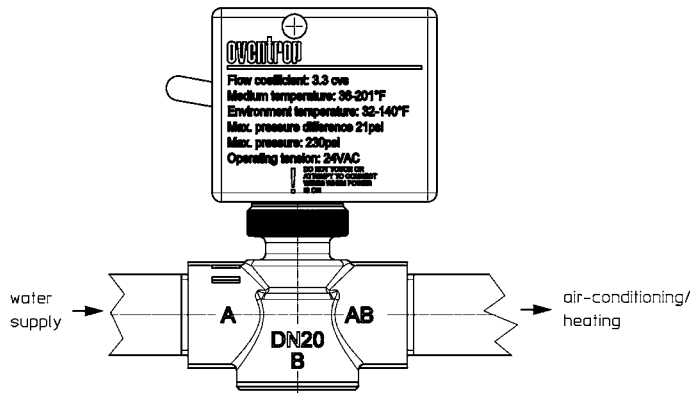

Made
in
Germany

Description:

The Oventrop zone valve has a 2 wire, 24VAC, normally-closed actuator. It operates with temperatures from 32 °F - 201 °F and a maximum pressure of 230 PSI. There is a lever for manual open operation on either thread or sweat, 3/4 inch connections.

Materials:

Body forged brass
Stem stainless steel
Seal NBR
Actuator UL94V-0

Technical Specifications:

Medium:	water
Operating Voltage:	24 VAC/2-wire
Opening time:	11 seconds
Closing time:	5 seconds
Protection:	IP20
Cv value:	3.3

Item:	Item Number:
3/4" Sweat Valve	168 07 52
3/4" F-NPT Valve	168 07 06

Oventrop Corporation

P.O. Box 789

29 Kripes Road

East Granby, CT 06026

Phone (860) 413 9173

Fax (860) 413 9436

Website www.oventrop-us.com